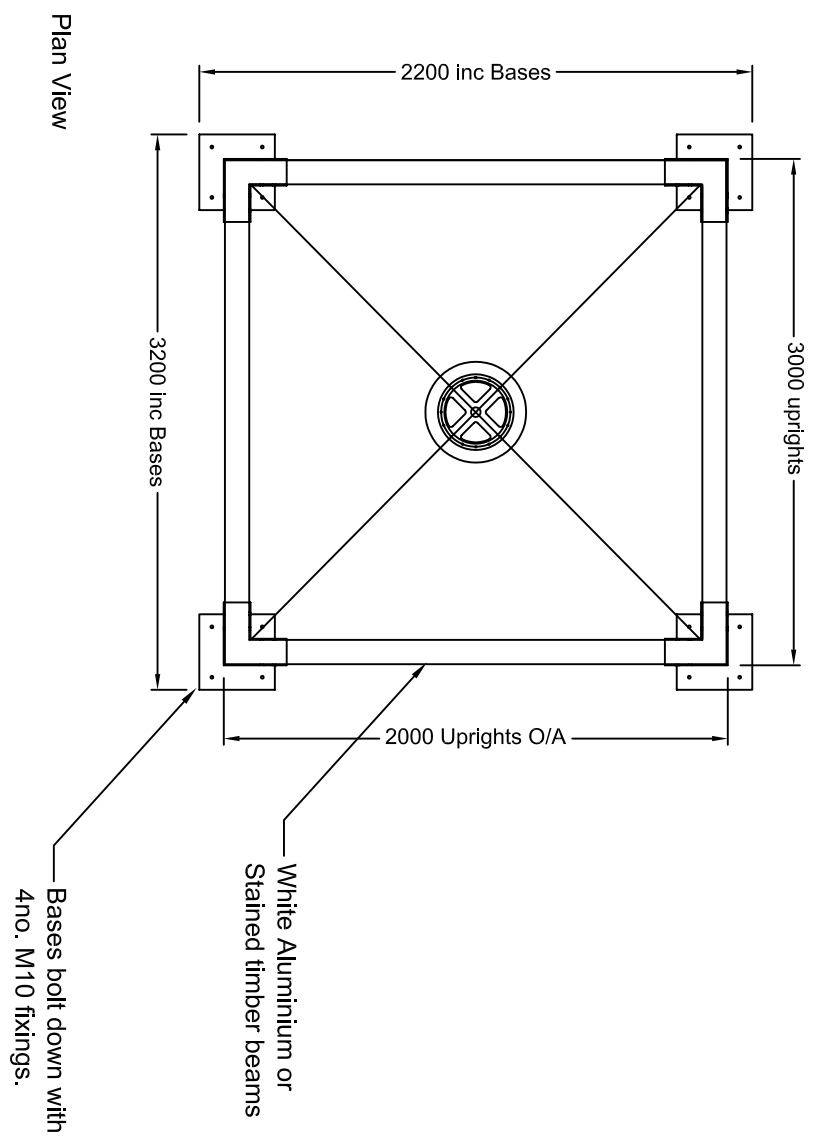

Aluminium Nodes  
powdercoated silver

2m x 2m Cone Canopy

Revision	Date	Details

Client \_\_\_\_\_

Project \_\_\_\_\_

Title 2m x 2m Cone Canopy

---

Scale 1:30@A3